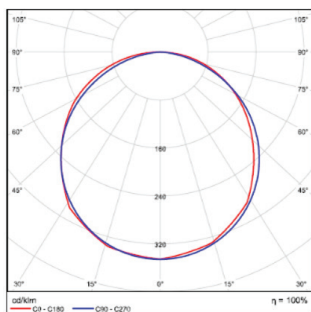

TECHNICAL INFORMATION

Photometrics

(example of LDVPANHO031236W840)