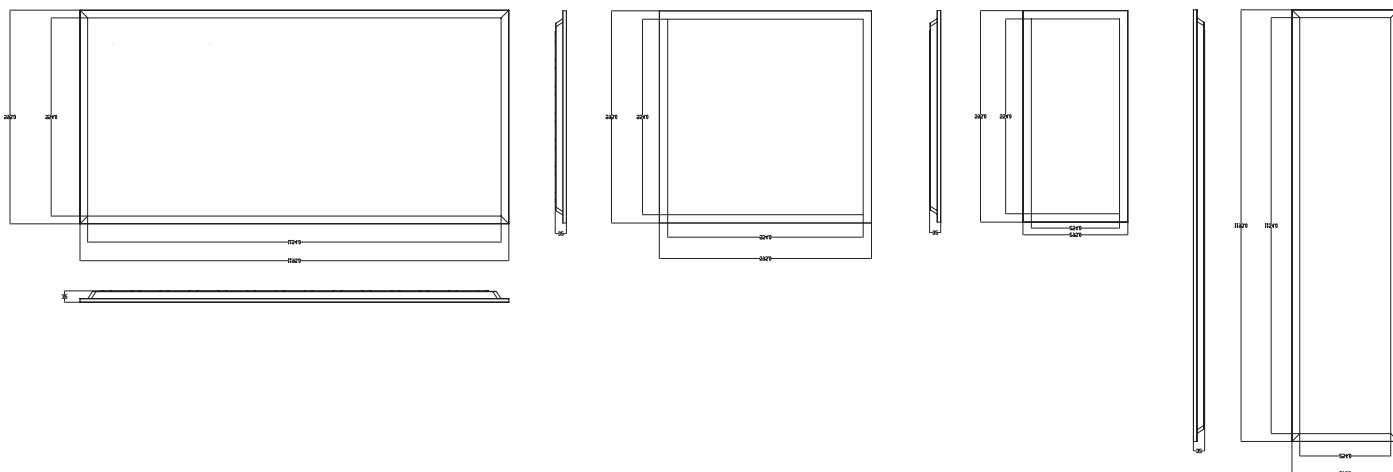

AVAILABLE SIZES

25W
295mm x 595mm

36W
295mm x 1195mm

36W
595mm x 595mm

50W
595mm x 1195mm

Full product offering, please see the ordering information page

TECHNICAL INFORMATION

Photometrics

Lifetime

60,000hrs

IP20

UGR19

60000h

Size (mm)	300x600	600x600	300x1200	600x1200
Wattage	25W	36W	36W	50W
Key Model	LDVPANHO030625W840	LDVPANHO060636W840	LDVPANHO031236W840	LDVPANHO061250W840
Lumens	3000	4320	4320	6000
Lm/W	120	120	120	120
CCT	4000K	4000K	4000K	4000K
IP	20	20	20	20
CRI	80	80	80	80
UGR	19	19	19	19
Lifetime (L70 B50 @ 25°C)	60000	60000	60000	60000
Operating temperature	-20 ~ +50	-20 ~ +50	-20 ~ +50	-20 ~ +50
Beam angle	90°	90°	90°	90°
Length (mm)	595	595	1195	1195
Width (mm)	295	595	295	595
Height (mm)	32	32	32	32
Finish	White	White	White	White
PF	0.9	0.9	0.9	0.9
Dimmable	Fast Connector	Fast Connector	Fast Connector	Fast Connector
Housing Material	SPCC	SPCC	SPCC	SPCC
Driver mA	570	760	760	1070
Output voltage	35-43	35-43	35-43	35-43
Warranty	5 years	5 years	5 years	5 years